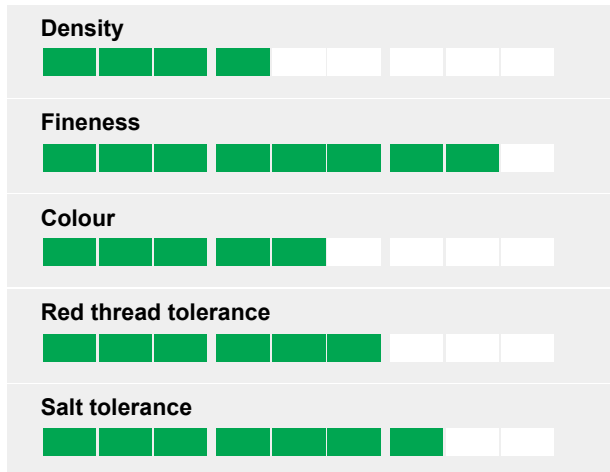

MAXIMA 1

Festuca rubra rubra

Strong creeping red fescue Maximal Benefit!

- Medium green colour
- Very good disease resistance
- Stress tolerant
- Very nice overall appearance

Ratings

High stress tolerance

Highly stress tolerant variety with an intermediate ranking on RSM as well as on the STRI list.

The disease resistance of MAXIMA 1 is exceptionally good as the results from Bingly show. The figures from RSM underline the flexible use of MAXIMA 1.

It is as good in ornamental turf as in landscape. Thus this variety fits very well in different type of mixtures. You can rely on Maxima as the flexible variety.

Nice Appearance throughout the Whole Year

The general aspect of MAXIMA 1 is very stable over summer as well as in winter and rated good at BSA trials.

Data from UK

Source: STRI UK (Scores 1-9, 9 = best)

	Shoot density	Visual merit	Mean	Disease resistance
Maxima 1	4,7	4,5	4,6	6